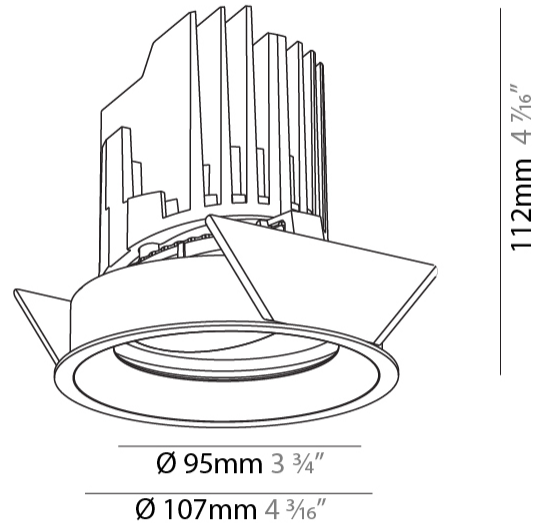

GENERAL

Series: Bioniq
Subseries: Bioniq Round Adjustable
Brand: Prolicht
Division: Architectural
Mounting Type: Recessed
Mounting Location: Ceiling
Subcategory: Downlight

PHYSICAL

Shape: Round
Diameter (mm): 107
Diameter (in): 4 3/16
Height (mm): 112
Height (in): 4 7/16
Ceiling Thickness (mm): 10 / 12.5 / 15
Ceiling Thickness (in): 3/8 or 1/2 or 9/16
Min. Recessing Depth (mm): 130
Min. Recessing Depth (in): 5 1/8
Light Distribution: Adjustable / Downlight
Weight (kg): 0.46
Weight (lbs): 1.01
Fixture Finish: SSR / BKV / CWI / CRY / HAB / UFT / ITA / RUA / FTG / MYG / LOD / PUS / FRO / FUP / KIA / POP / BLS / SPG / MEY / GOH / GUM / CHC / COM / ABZ / JAG / OBR / MOS / ROR
Fixture Material: Aluminum Die Cast
Cut-out Measurements: 98mm / 3 7/8"

OPTICAL

Reflector: 20 / 40 / 60
Adjustability: Rotational 355°, Tilt 30°

RATINGS AND CERTIFICATIONS

Certified By: Certified for North American Standards
IP rating: IP20

BIONIQ ROUND ADJUSTABLE RECESSED

A35227-