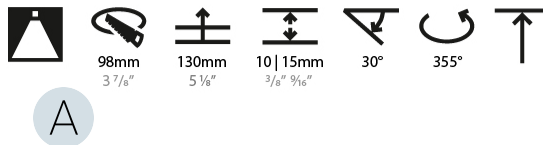

PHYSICAL

Shape: Round
Diameter (mm): 107
Diameter (in): 4 3/16
Height (mm): 112
Height (in): 4 7/16
Ceiling Thickness (mm): 10 / 12.5 / 15
Ceiling Thickness (in): 3/8 or 1/2 or 9/16
Min. Recessing Depth (mm): 130
Min. Recessing Depth (in): 5 1/8
Light Distribution: Adjustable / Downlight
Weight (kg): 0.46
Weight (lbs): 1.01
Fixture Finish: SSR / BKV / CWI / CRY / HAB / UFT / ITA / RUA / FTG / MYG / LOD / PUS / FRO / FUP / KIA / POP / BLS / SPG / MEY / GOH / GUM / CHC / COM / ABZ / JAG / OBR / MOS / ROR
Fixture Material: Aluminum Die Cast
Cut-out Measurements: 98mm / 3 7/8"

ELECTRICAL

Lamp Type: LED (Zhaga Standard)
Input Wattage (W): 16.5
Total Output Wattage (W): 14
Dimming: Tri-Mode (Non-Dimming and Phase Dimming (120Vac only) and 0-10V Dimming)
Driver Included: No
Driver Location: Recessed Housing
Driver Type: Constant Current - Universal
Driver Class: Class 2
Housing: See components
Input Voltage (V): 120 - 277
Constant Current (MA): 500

LED

Number of LEDs: 1
Color Temperature (°K): 2700 / 3000 / 3500 / 4000
Max. Delivered Lumen (lm): 930 / 960 / 1009 / 1030
Nominal Lumen (lm): 1386 / 1438 / 1511 / 1542
CRI: >90 CRI
Lamp Life (hrs): 50000

OPTICAL

Reflector: 20 / 40 / 60
Adjustability: Rotational 355°, Tilt 30°

RATINGS AND CERTIFICATIONS

Certified By: Certified for North American Standards
IP rating: IP20